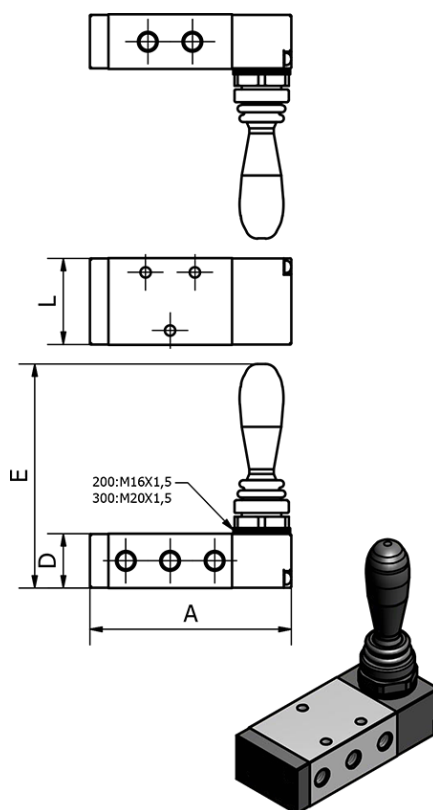

Data Sheet

Article number: 584H31010G

Description: Hand lever valve, type 4H310-10-G
port 10 - 5/2,

Measures

A	= 101
D	= 27
E	= 93.5
L	= 40
Port	= G3/8"
Port exit	= G1/4"
Port supply and blowdown	= G3/8"